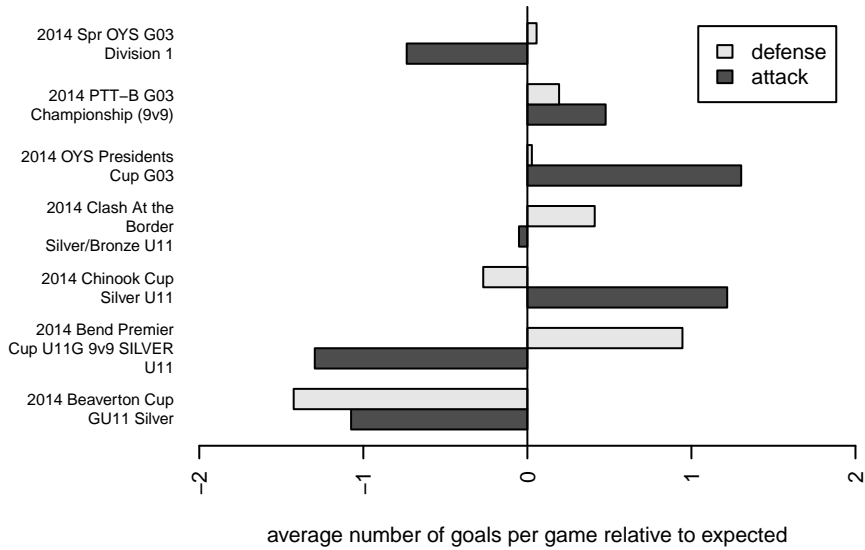

Westside Timbers Samba TS G03

Westside Timbers
 Beaverton, OR
 G03 total strength=471
 attack=0.43 defense=0.23
 fall league = PTT-B G03 Championship (9v9)
 spr league = Spr OYS G03 Div 1

alt names used:
 WT G03 Samba TS
 WESTSIDE TIMBERS G03 SAMBA TS (OR)
 WESTSIDE TIMBERS G03 SAMBA TS
 Westside Timbers G03 Samba TS
 Westside Timbers G03 Samba TS
 Westside Timbers G03 Samba TS
 Westside Timbers G03 Samba TS

Venues played:
 2014 Clash At the Border Silver/Bronze U11
 2014 Beaverton Cup GU11 Silver
 2014 Bend Premier Cup U11G 9v9 SILVER U1
 2014 Chinook Cup Silver U11
 2014 PTT-B G03 Championship (9v9)
 2014 OYS Presidents Cup G03
 2014 Spr OYS G03 Division 1

**attack and defense variance (black dot)
relative to other teams
and top 10 in region**

**attack and defense rating
relative to others at age
and all opponents in last 13 months**

Performance relative to 13 month average