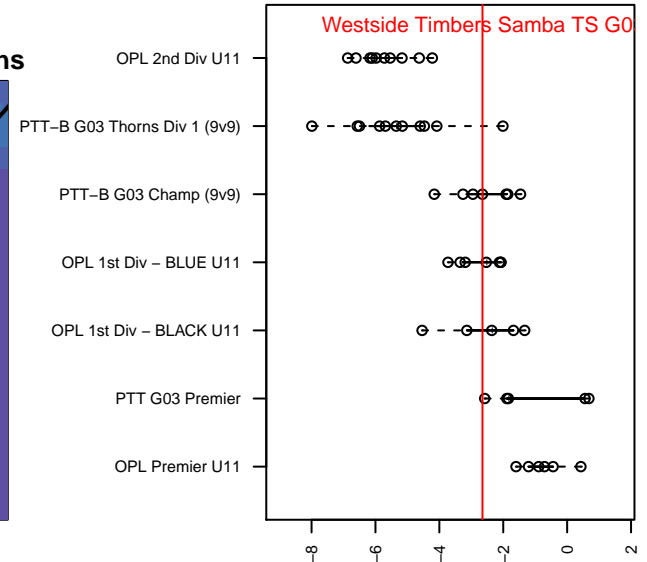

Westside Timbers Samba TS G03

Westside Timbers
 Beaverton, OR
 G03 total strength=471
 attack=0.43 defense=0.23
 fall league = PTT-B G03 Championship (9v9)
 spr league = Spr OYS G03 Div 1

alt names used:
 WT G03 Samba TS
 WESTSIDE TIMBERS G03 SAMBA TS (OR)
 WESTSIDE TIMBERS G03 SAMBA TS
 Westside Timbers G03 Samba TS
 Westside Timbers G03 Samba TS
 Westside Timbers G03 Samba TS
 Westside Timbers G03 Samba TS

Venues played:
 2014 Clash At the Border Silver/Bronze U11
 2014 Beaverton Cup GU11 Silver
 2014 Bend Premier Cup U11G 9v9 SILVER U1
 2014 Chinook Cup Silver U11
 2014 PTT-B G03 Championship (9v9)
 2014 OYS Presidents Cup G03
 2014 Spr OYS G03 Division 1

**attack and defense variance (black dot)
relative to other teams
and top 10 in region**

**attack and defense rating
relative to others at age
and all opponents in last 13 months**

Performance relative to 13 month average