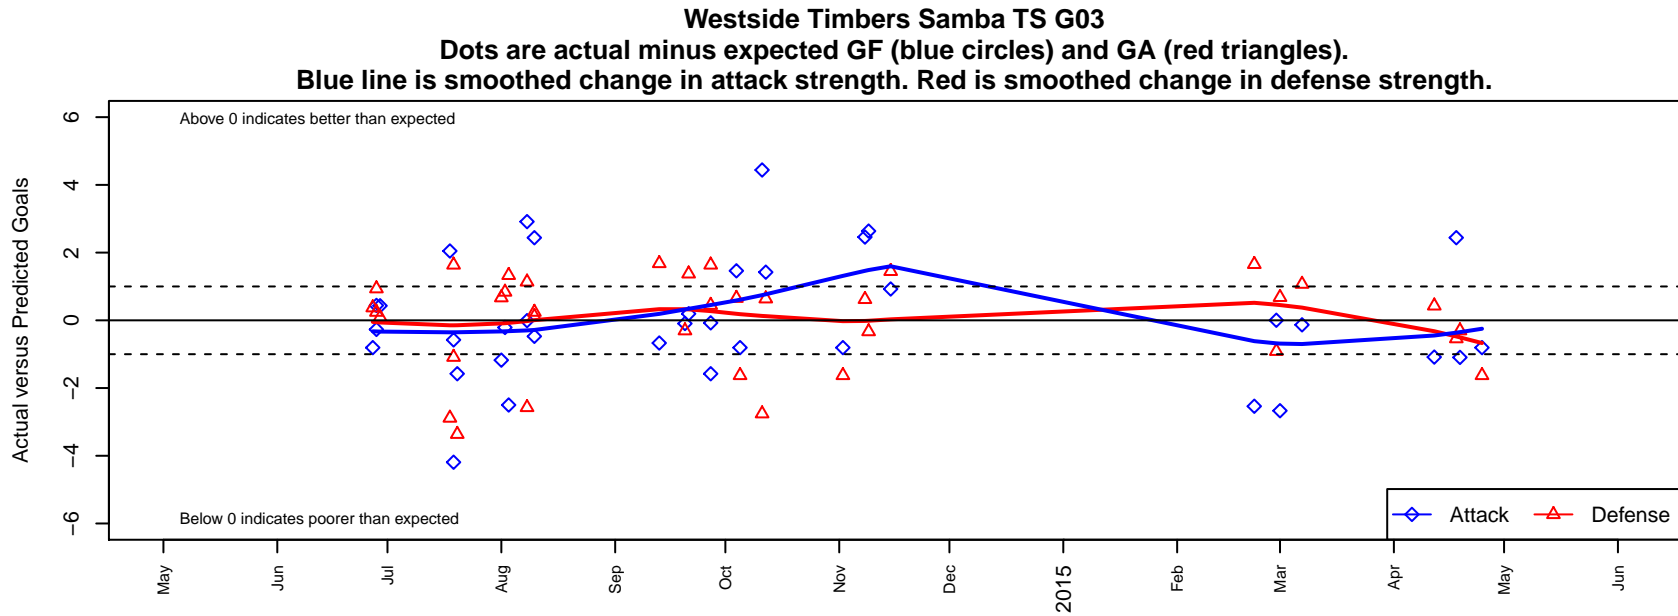

Westside Timbers Samba TS G03

Westside Timbers
 Beaverton, OR
 G03 total strength=471
 attack=0.43 defense=0.23
 fall league = PTT-B G03 Championship (9v9)
 spr league = Spr OYS G03 Div 1

alt names used:
 WT G03 Samba TS
 WESTSIDE TIMBERS G03 SAMBA TS (OR)
 WESTSIDE TIMBERS G03 SAMBA TS
 Westside Timbers G03 Samba TS
 Westside Timbers G03 Samba TS
 Westside Timbers G03 Samba TS
 Westside Timbers G03 Samba TS

**attack and defense variance (black dot)
relative to other teams
and top 10 in region**

**attack and defense rating
relative to others at age
and all opponents in last 13 months**

Performance relative to 13 month average